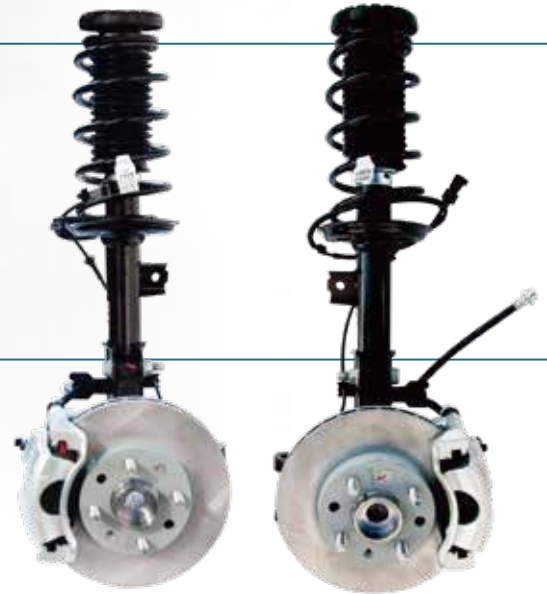

Auto Parts Business

Auto Parts Business

Chassis

Rear Horizontal Suspension Module

Shock Absorber

The shock absorber enhances the ride quality and driving steadiness with its characteristic absorption quality. The company produces many types of high-quality shock absorbers.

Wheel&Tire

SNT Motiv conducts focused quality control of its wheels and tires, including air pressure, balance, damage, temperature control, etc. in order to provide driving stability and customer satisfaction.

Front Vertical Suspension Module

Suspension Module

The suspension module is a key component that determines the passengers' comfort and safety. SNT provides various suspension models to completed vehicles worldwide through its technology and high-quality manufacturing system.

Knuckle

The knuckle combines the vehicle's control arm and shock absorber, enhancing the car's driving ability. We produce state of the art, light weight knuckles with the most efficient design, meticulous analysis that guarantees durability and precision.